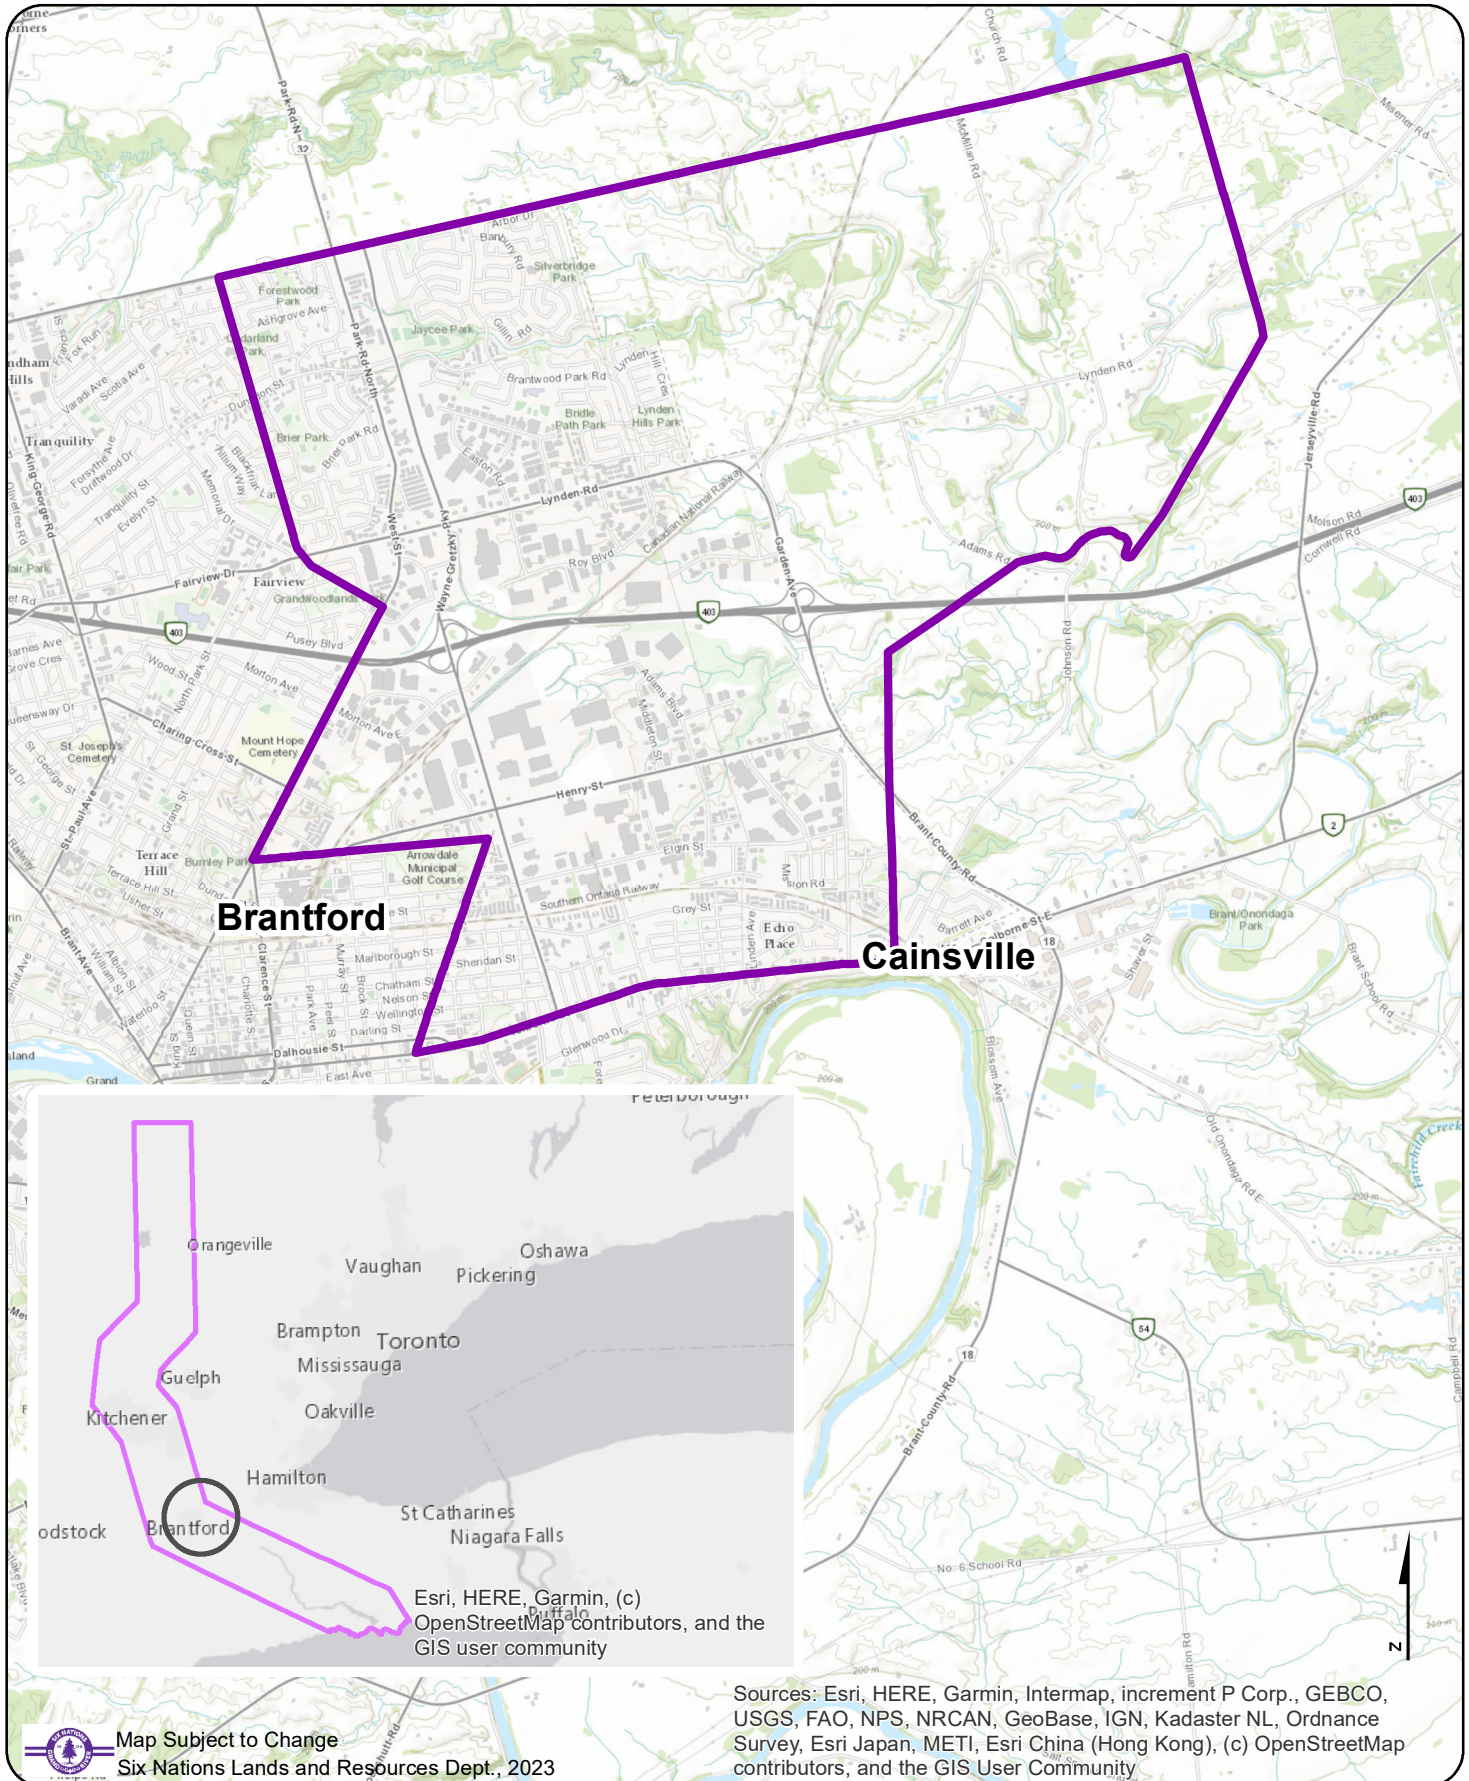

8. Johnson Settlement, Brantford Township 7,000 acres (approx.)

Filed: January 19, 1989

Map Subject to Change
Six Nations Lands and Resources Dept., 2023

Sources: Esri, HERE, Garmin, Intermap, increment P Corp., GEBCO, USGS, FAO, NPS, NRCAN, GeoBase, IGN, Kadaster NL, Ordnance Survey, Esri Japan, METI, Esri China (Hong Kong), (c) OpenStreetMap contributors, and the GIS User Community